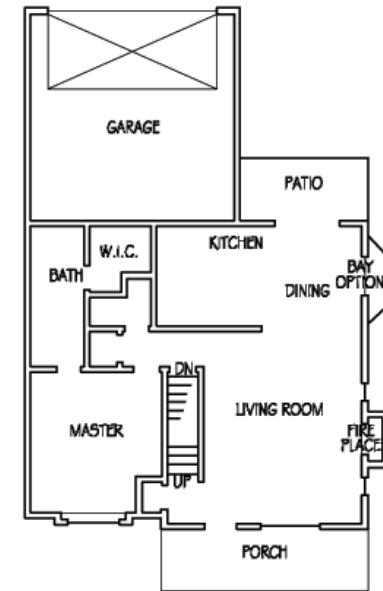

KITE | 1355SF

Pricing and availability at
jlbranchwyoming.com

3 bedrooms, 2.5 baths, 2 car garage

This two-level home has a master suite with walk-in closet, double vanity on the main level with 2 more bedrooms upstairs. 1 full and one 1/2 bath on main level with full bath upstairs. Open main floor, bright and spacious kitchen, separate dining room, and family living room. 2 car garage. Full basement ready for expansion.

MAIN FLOOR

SECOND FLOOR